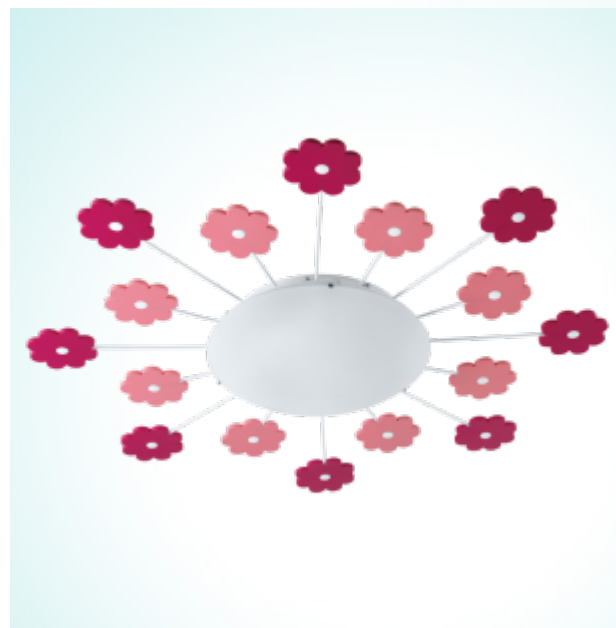

92147

VIKI 1

General Information

Article:	92147
Lighting Type:	wall / ceiling luminaire
Collection:	Basic - shelf
EAN Code:	9002759921477

Dimensions

Ø:	615 mm
Overhang:	80 mm
Weight:	1.303 kg

Illuminant

Socket:	E27
Illuminant:	E27
Delivery:	excl.
Max. Wattage:	1x 60W
Suitable for:	A++ - E

Material & Colour

Enclosure Material:	steel
Enclosure Colour:	pink
Glass / Shade Material:	satinated glass
Glass / Shade Colour:	white

Technical Information

Protection Rating:	IP20
Protection Class:	1
Line Voltage:	220-240V,50/60Hz
Operation Voltage:	220-240V,50/60Hz

Technical changes reserved